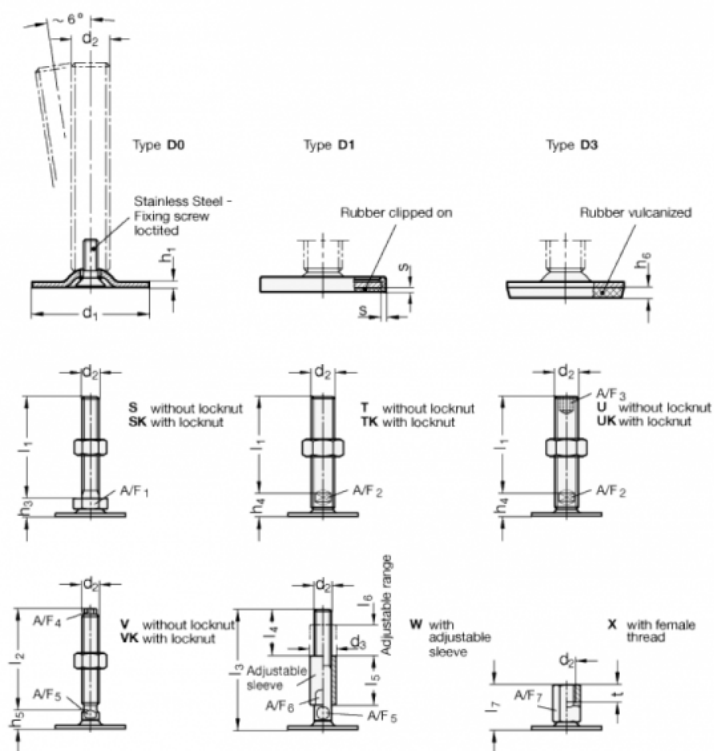

Article number: 204180M12100D0SK
 Description: E+G levelling foot
 GN 41-80-M12-100-D0-SK
 Note: SK With nut, External hexagon at the bottom

Measures

A/F1 = 17
 d1 = 80
 d2 = M12
 h1 = 3
 h3 = 11
 h6 =
 l1 = 100
 s =